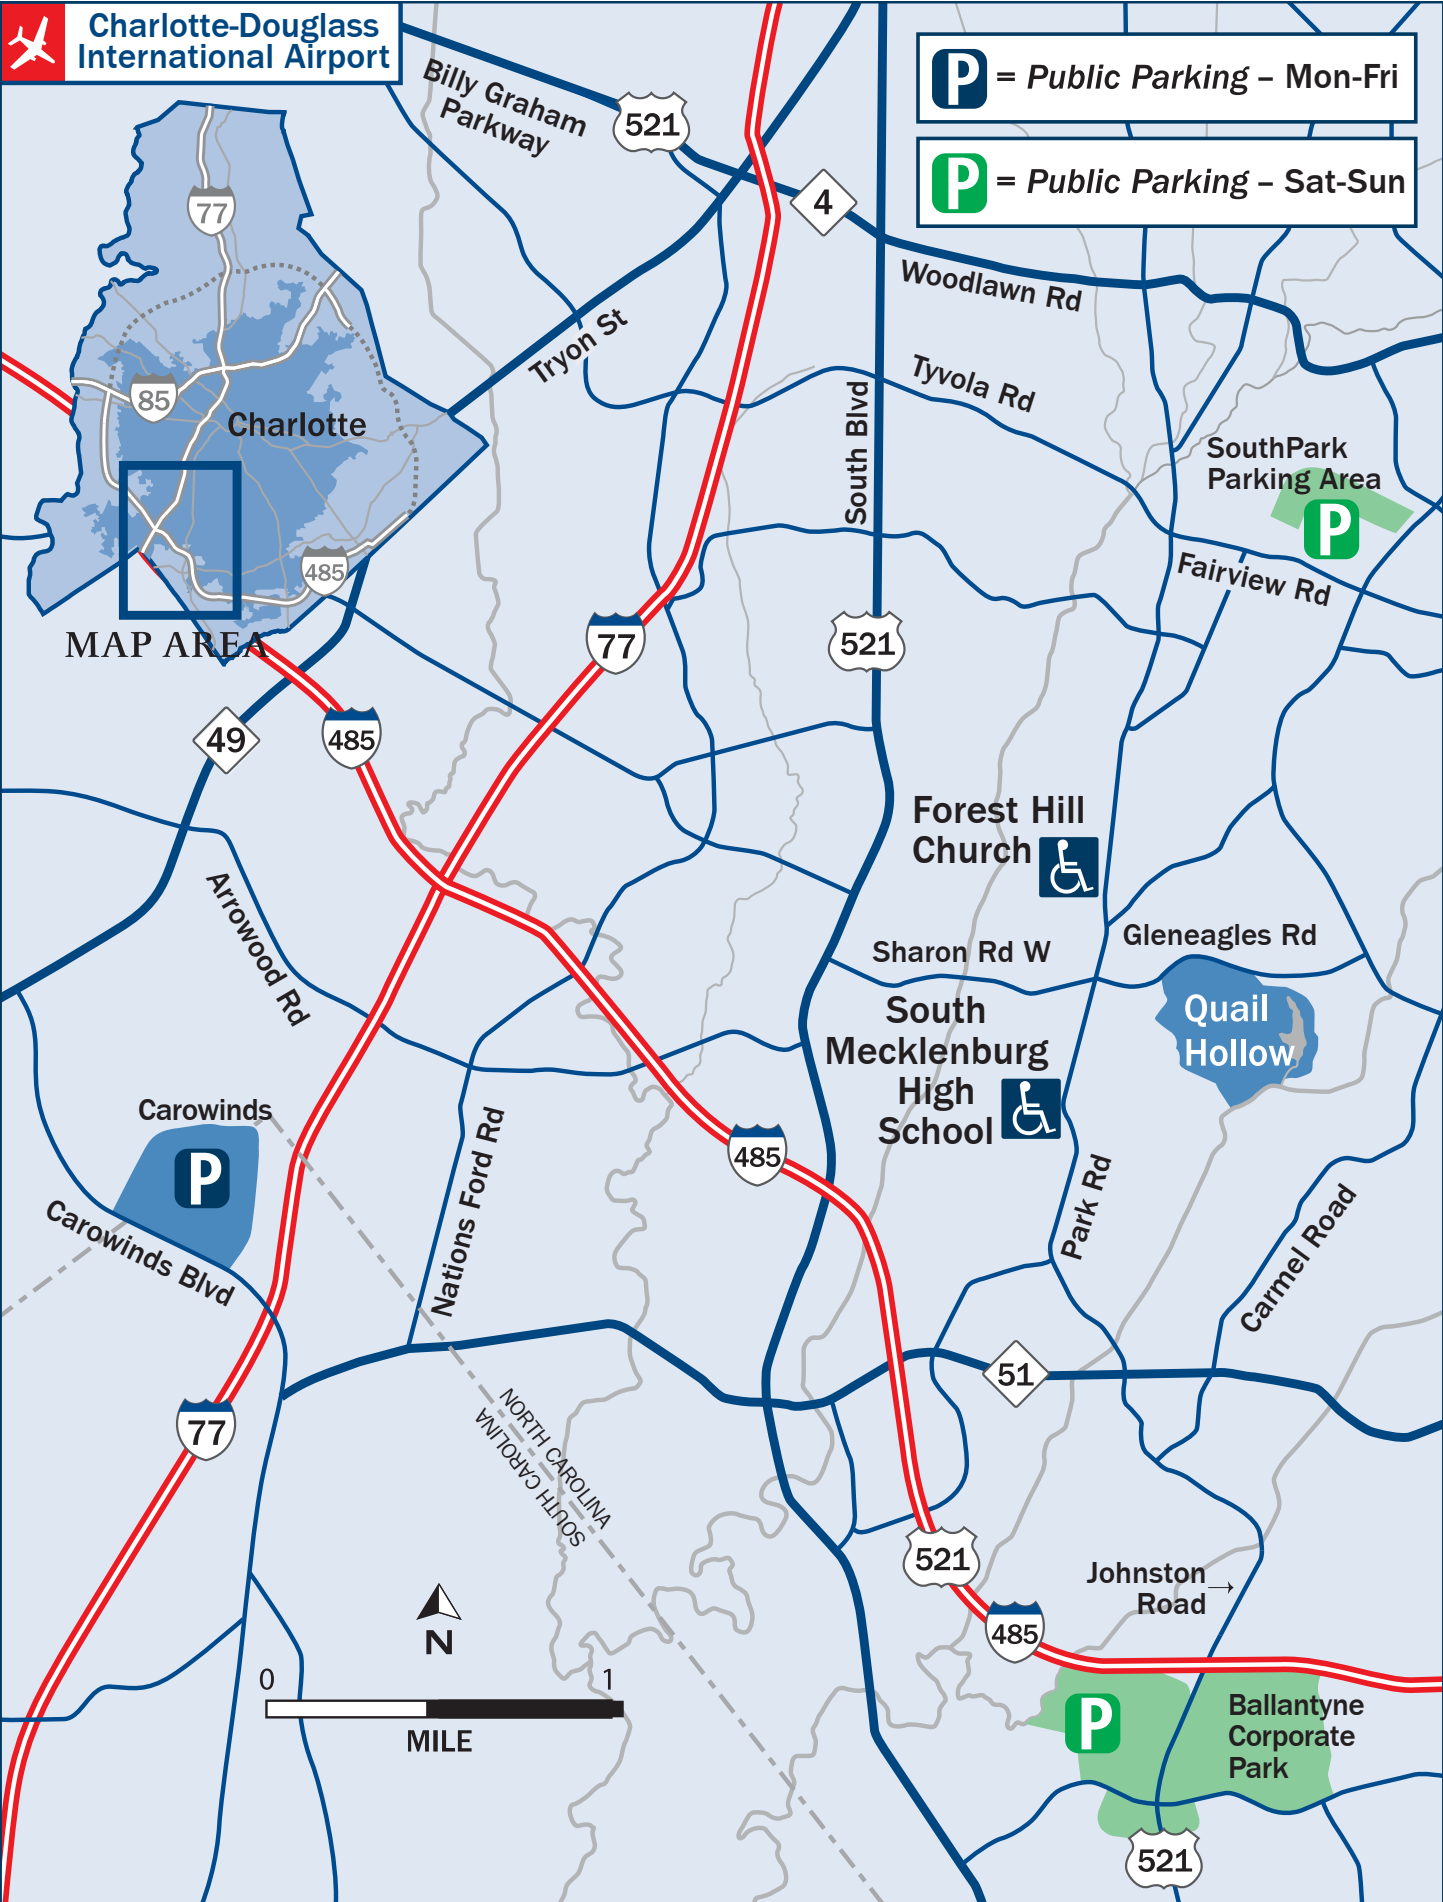

P = Public Parking - Mon-Fri

P = Public Parking - Sat-Sun

MAP AREA

P

P

P

P

0 1
MILE